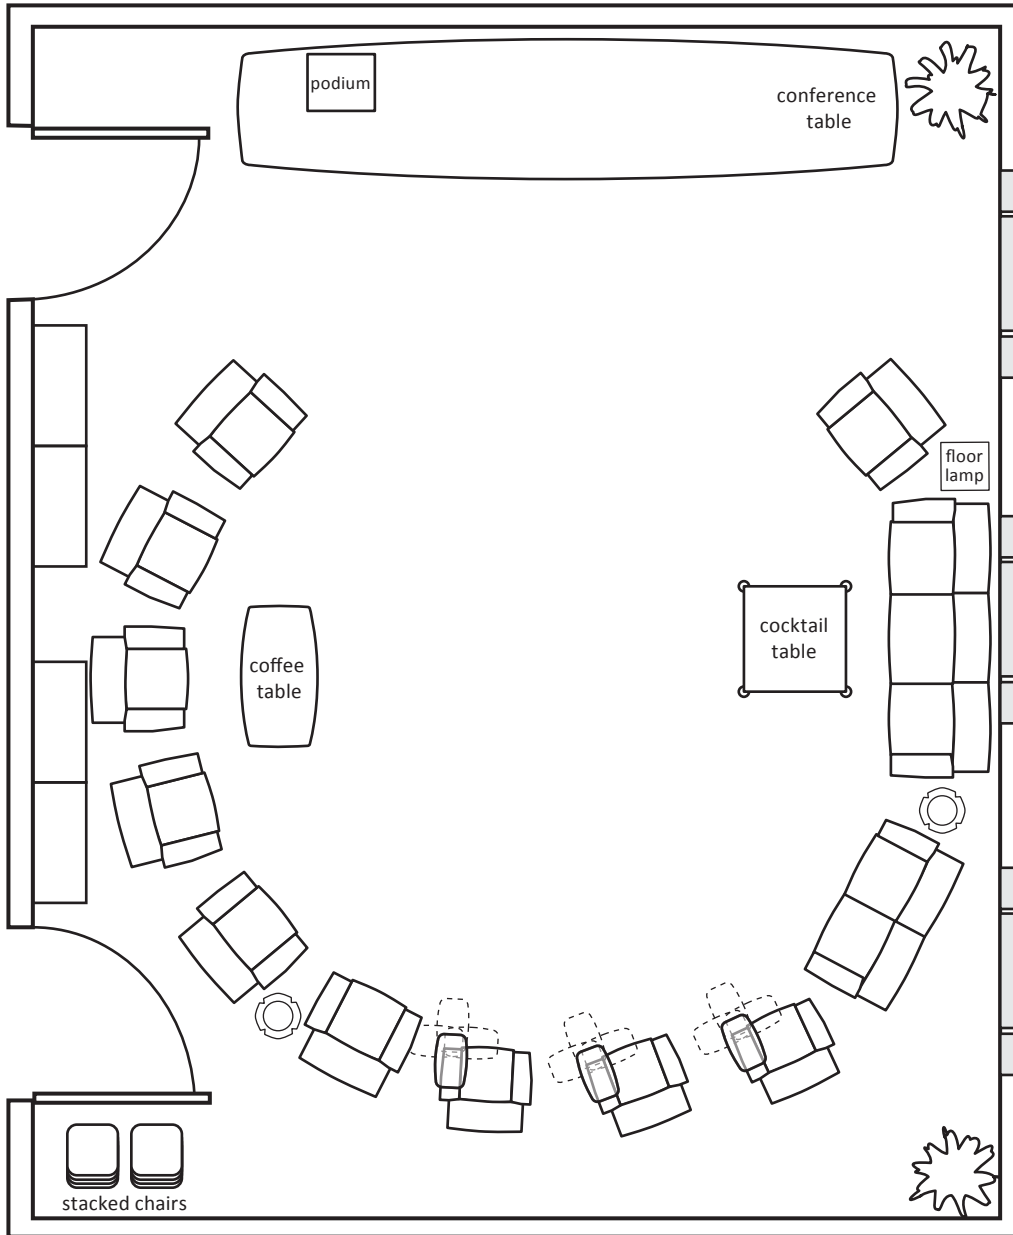

# Standard Day-to-Day Setup

Glasscock Center Library, Room 311, Glasscock Building

# Lecture Setup

Glasscock Center Library, Room 311, Glasscock Building

# Large Working Group / Colloquia Setup

Glasscock Center Library, Room 311, Glasscock Building