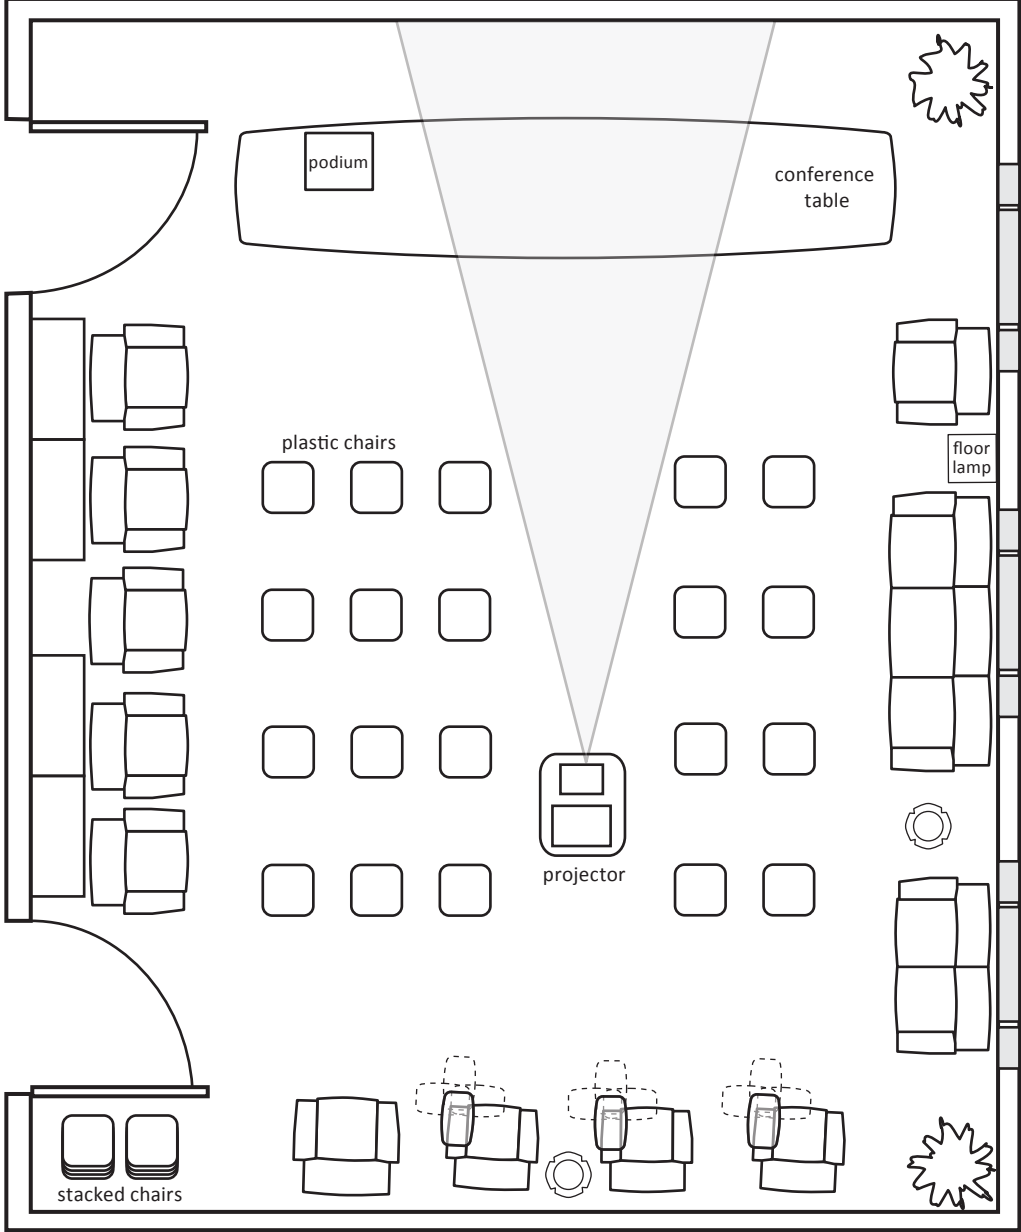

# Standard Day-to-Day Setup

Glasscock Center Library, Room 311, Glasscock Building

# Lecture Setup

Glasscock Center Library, Room 311, Glasscock Building

# Large Working Group / Colloquia Setup

Glasscock Center Library, Room 311, Glasscock Building