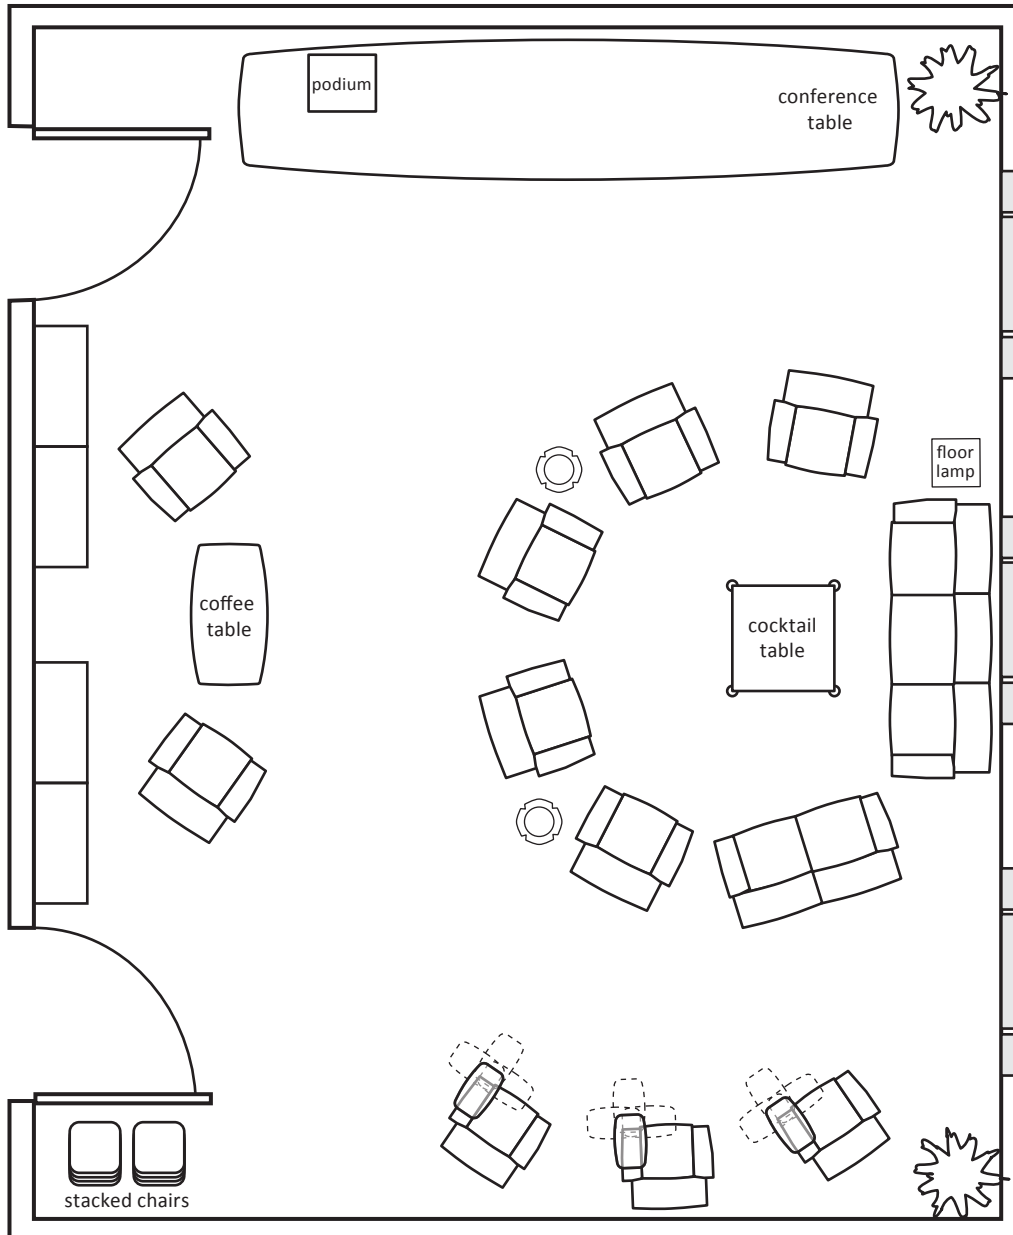

Small Working Group / Colloquia Setup

Glasscock Center Library, Room 311, Glasscock Building