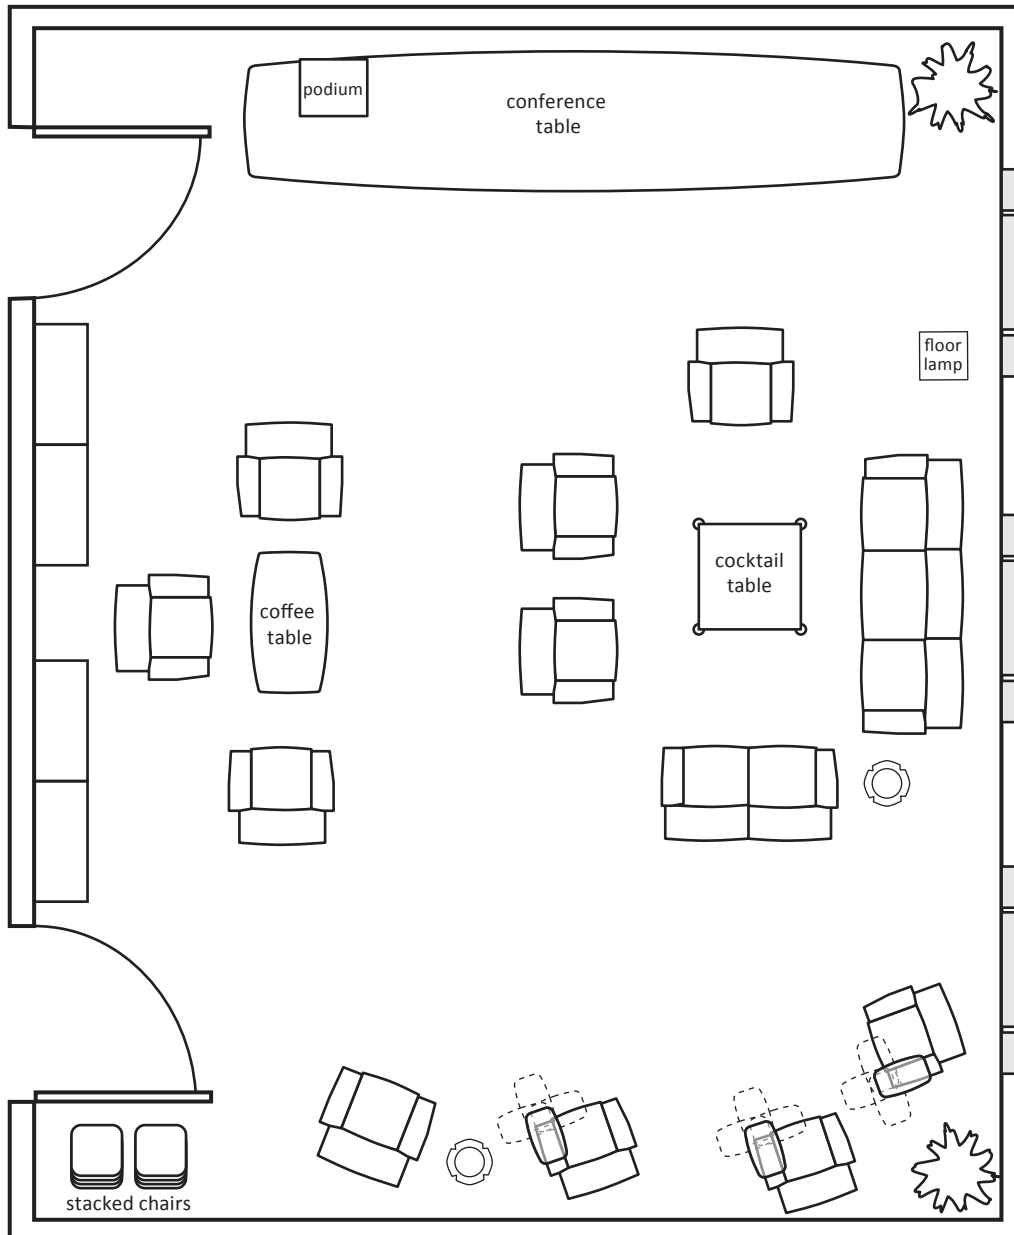

# Standard Day-to-Day Setup

Glasscock Center Library, Room 311, Glasscock Building

# Lecture Setup

Glasscock Center Library, Room 311, Glasscock Building

# Large Working Group / Colloquia Setup

Glasscock Center Library, Room 311, Glasscock Building